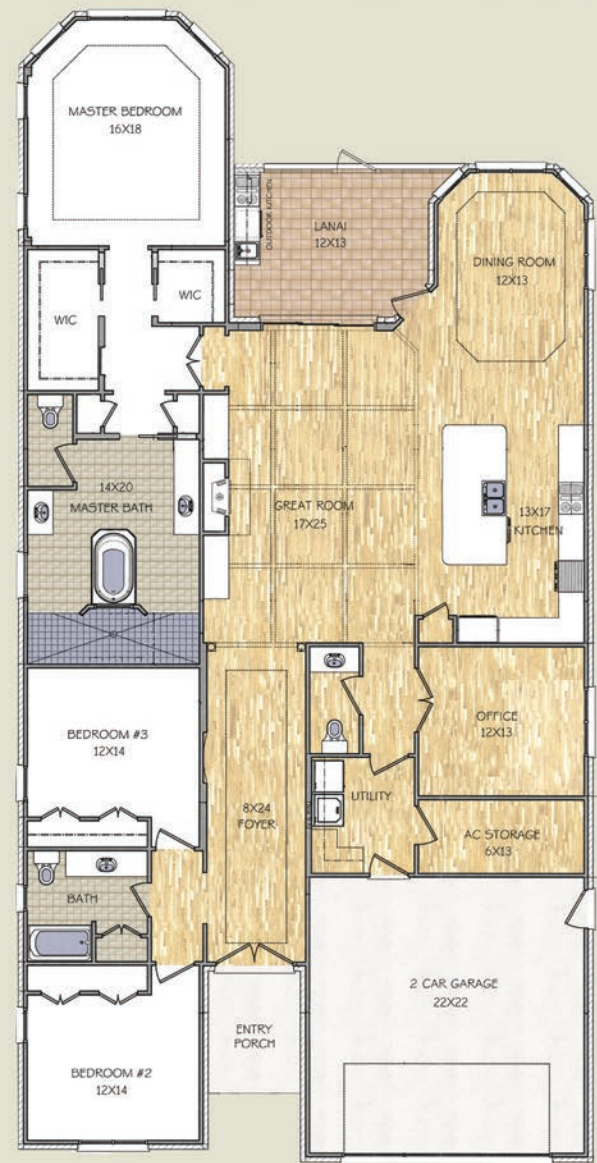

# Tamara

2,776 Heated Sq. Ft.

## FEATURES

- 3 Bedrooms
- 2.5 Baths
- Office
- Climate-Controlled Storage
- Screened Lanai
- Fireplace

This floor plan illustrates a general plan which is subject to future change and revisions. Dimensions, boundaries and position locations are for illustrative purposes only and are not necessarily intended to be exact.