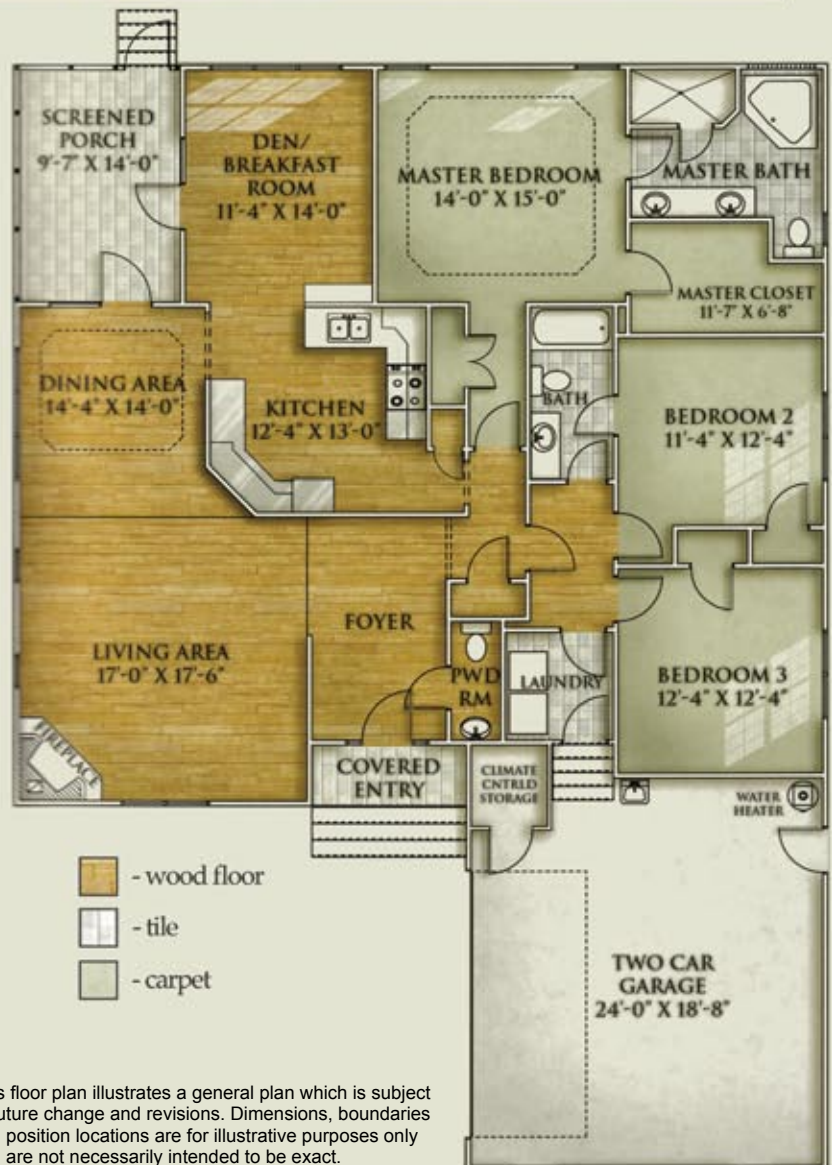

# Princeton

2,050 Heated Sq.Ft.

## FEATURES

- 3 Bedrooms
- 2.5 Baths
- Formal Dining
- Climate-Controlled Storage
- Fireplace
- Screened Porch

This floor plan illustrates a general plan which is subject to future change and revisions. Dimensions, boundaries and position locations are for illustrative purposes only and are not necessarily intended to be exact.