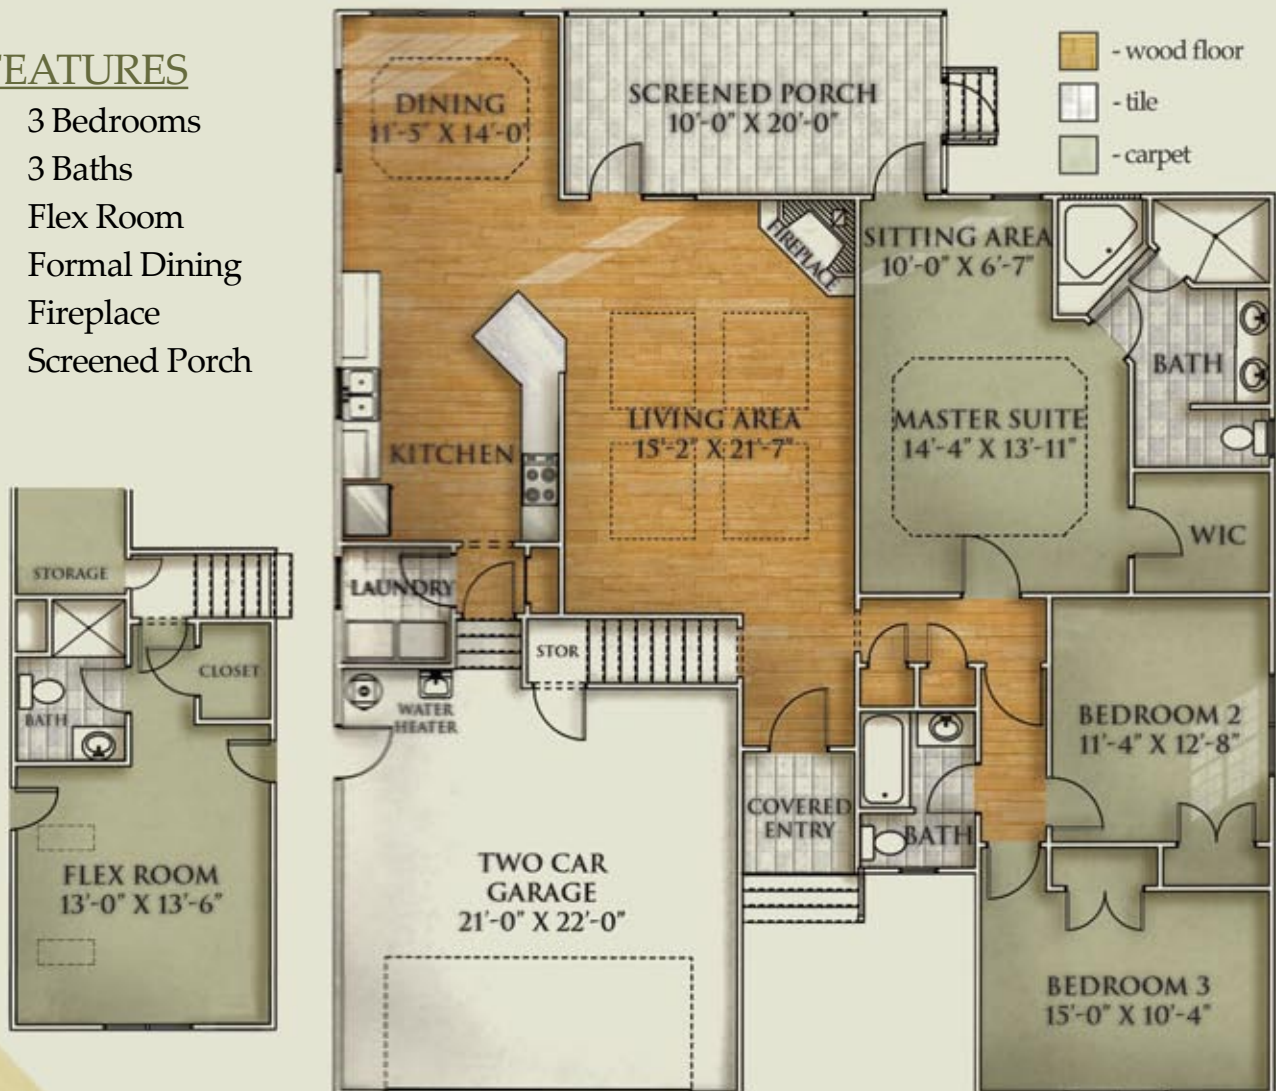

Hampton II

2,150 Heated Sq.Ft.

FEATURES

- 3 Bedrooms
- 3 Baths
- Flex Room
- Formal Dining
- Fireplace
- Screened Porch

This floor plan illustrates a general plan which is subject to future change and revisions. Dimensions, boundaries and position locations are for illustrative purposes only and are not necessarily intended to be exact.