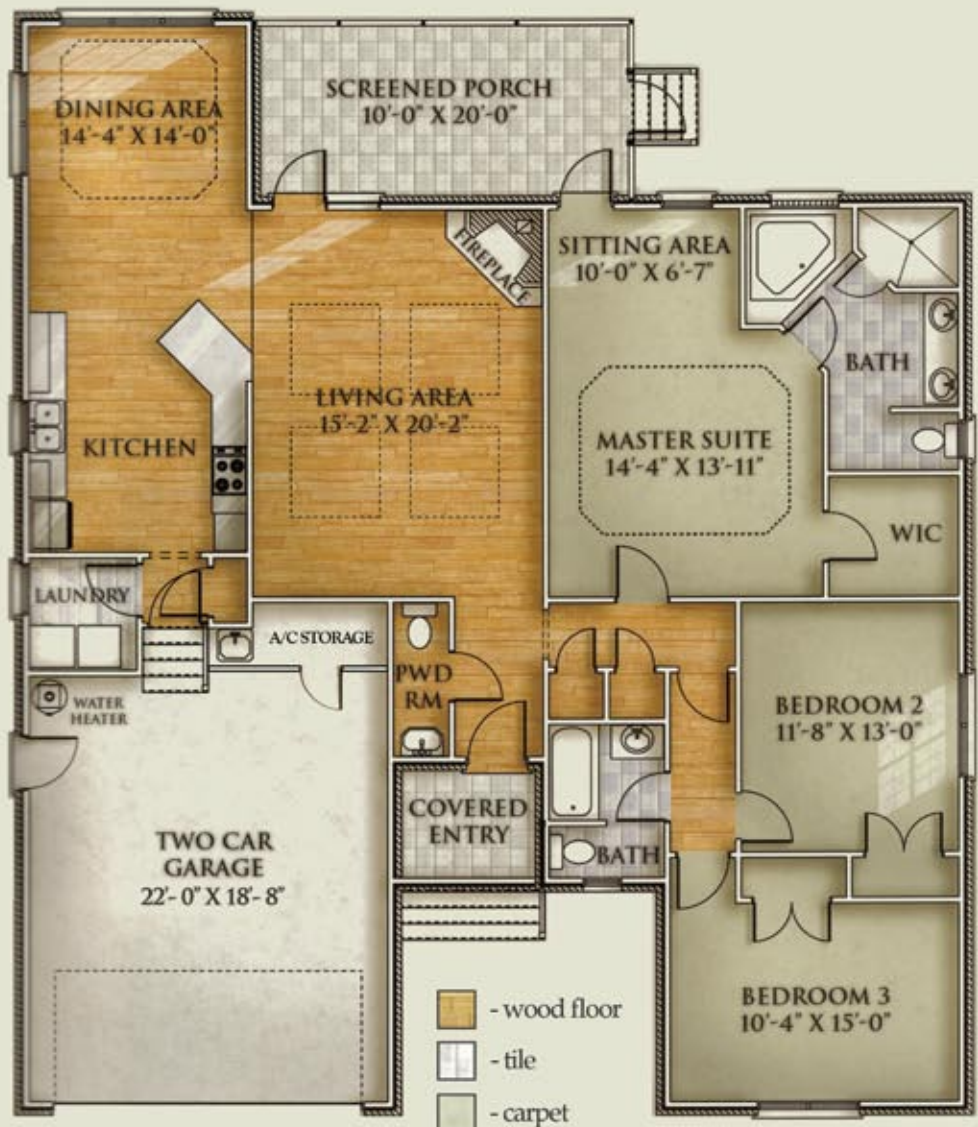

# Hampton I

1,900 Heated Sq.Ft.

## FEATURES

- 3 Bedrooms
- 2.5 Baths
- Formal Dining
- Fireplace
- Screened Porch
- Climate-Controlled Storage

This floor plan illustrates a general plan which is subject to future change and revisions. Dimensions, boundaries and position locations are for illustrative purposes only and are not necessarily intended to be exact.