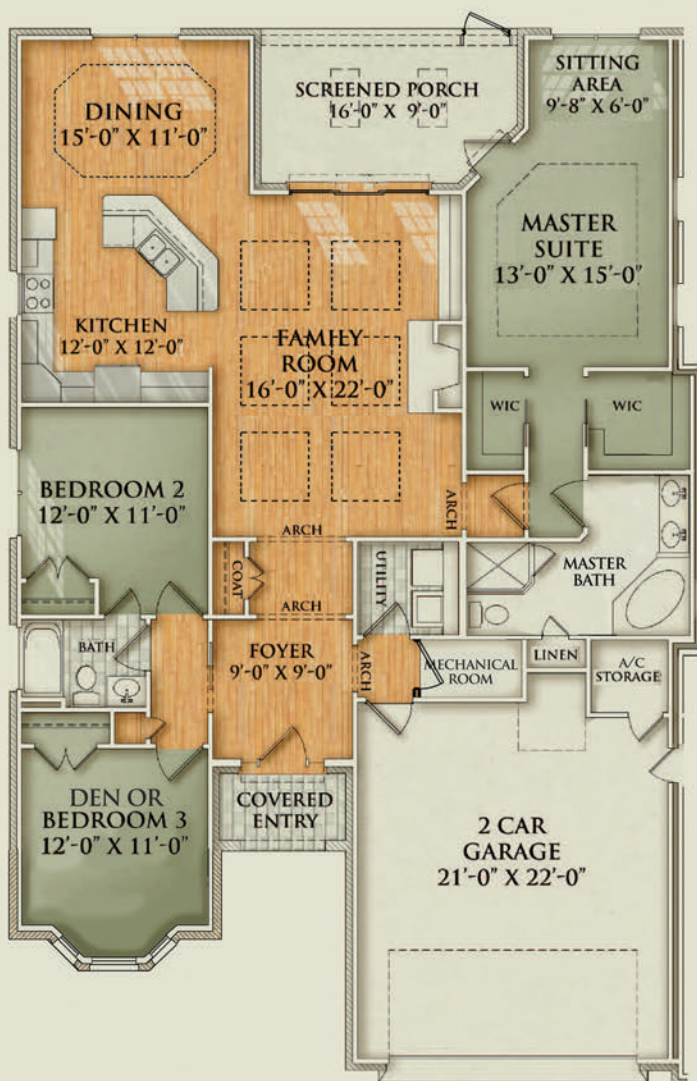

# Boca Bay

1,900 Heated Sq.Ft.

## FEATURES

- 3 Bedrooms
- 2 Baths
- Formal Dining
- Fireplace
- Screened Porch
- Climate-Controlled Storage

### Boca Bay II

2,250 Heated Sq.Ft. | 3 Baths

- wood floor
- tile
- carpet

This floor plan illustrates a general plan which is subject to future change and revisions. Dimensions, boundaries and position locations are for illustrative purposes only and are not necessarily intended to be exact.